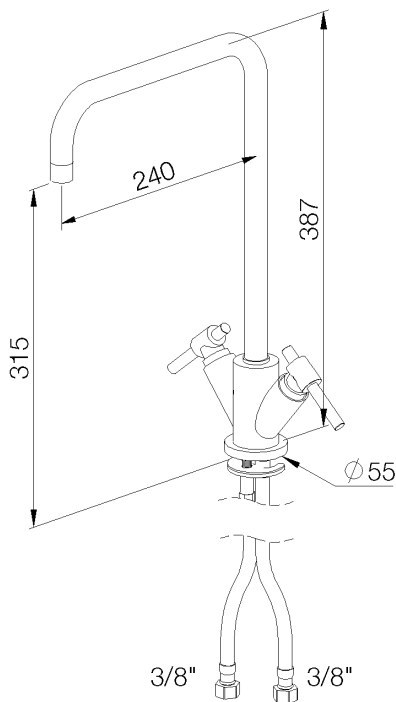

PRODUCT TECHNICAL SHEET

Collection : **DYNAMIC**

Ref. : **4027.--.24**

Mélangeur cuisine monotrou, grand bec mobile 240mm en U

Eéngats keukenmengkraan, grote draaibare uitloop 240mm in U

Single hole kitchen mixer, great swivel spout 240mm in U

Picture

Product details

Weight : 2,4 kg

Internal mechanism : Ceramic valve 1/4 turn

Technical drawing

RAO.V01