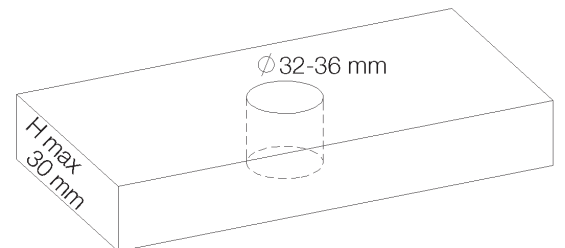

Picture

Product details

Weight : 2,4 kg

Internal mechanism : Ceramic valve 1/4 turn

Technical drawing

RAO.V01